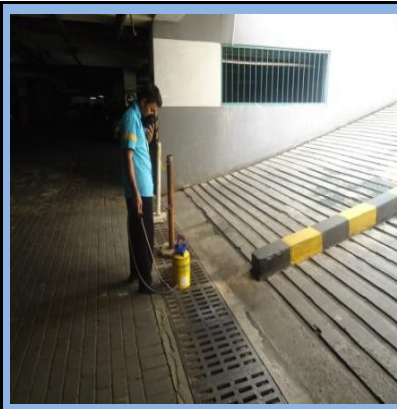

penyemprotan saluran air ram area basement sisi tower akasia dan bougenville