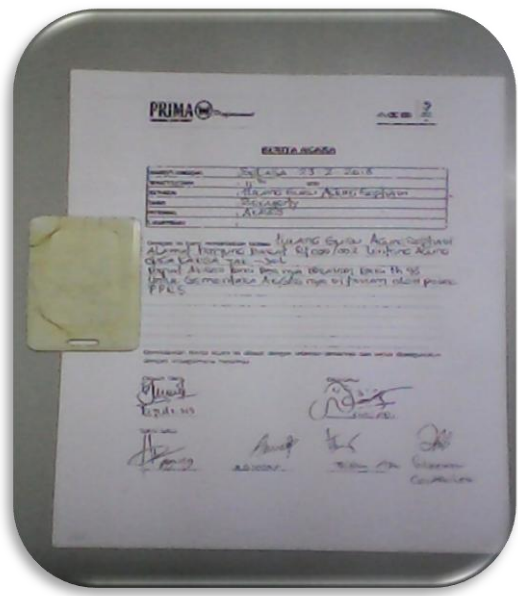

Info : 23 Februari 2016

Penemuan Penjual Susu Memiliki Kartu Akses Standar Master di Apartemen TKC

The discovery of the milkman Having a standard access card master in Apartment TKC

Penemuan penjual susu di Tower Akasia
Memiliki kartu Akses
The discovery of the milkman in Tower Akasia
Having access card

Proses Intrograsi di Kantor Security
Interrogation process in the Office of Security

Kartu Akses disita demi keamanan
Penghuni / Pemilik
Access card confiscated for the safety
of the occupants / owners